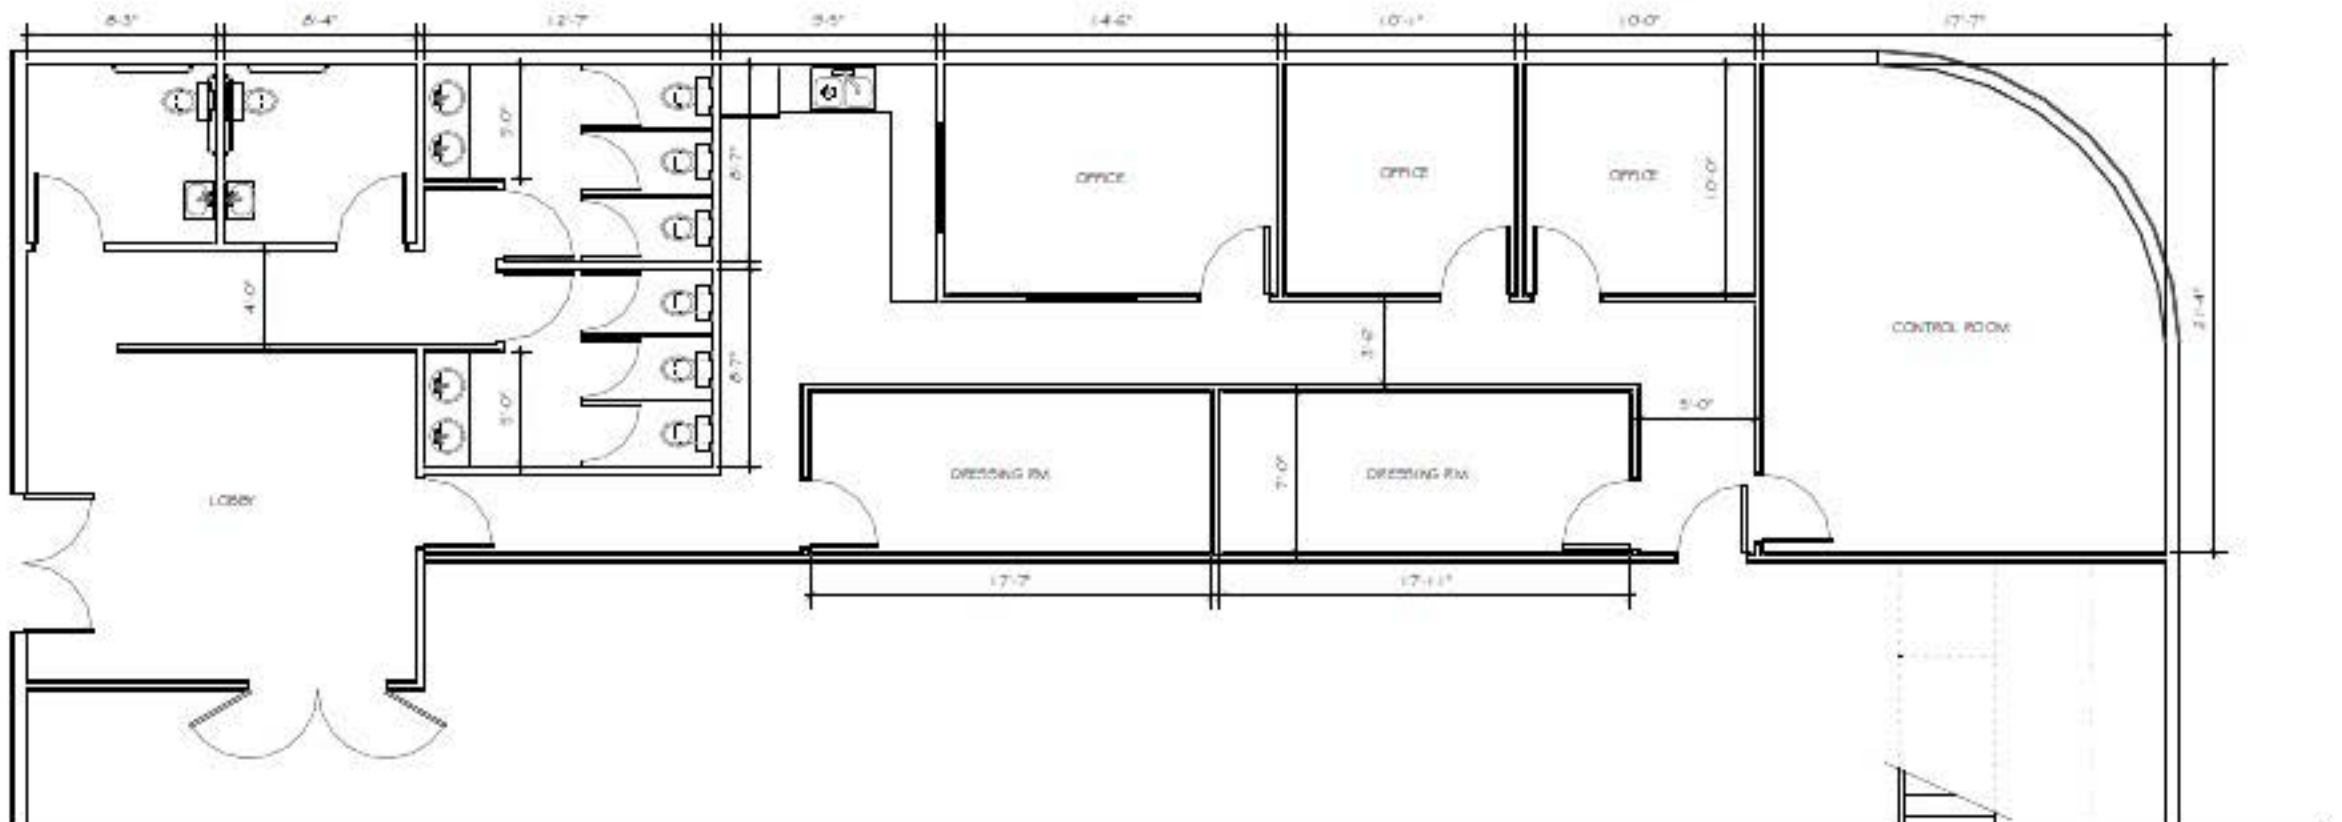

UPPER FLOOR PLAN
SCALE: 1/4" = 1'-0"

LOWER FLOOR PLAN
SCALE: 1/4" = 1'-0"